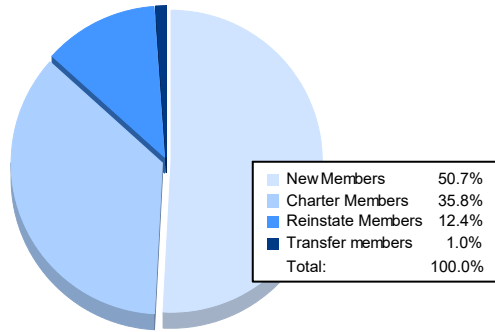

Year	New Clubs	Dropped Clubs	Gain/ Loss Clubs	New Members	Charter Members	Reinstate Members	Transfer Members	Total Member Added	Total Members Dropped	Gain/ Loss Members
2016-2017	2	1	1	112	53	3	11	179	170	9
2017-2018	0	0	0	116	4	8	7	135	207	-72
2018-2019	1	0	1	174	22	4	1	201	119	82
2019-2020	1	0	1	109	24	6	8	147	206	-59
2020-2021	1	1	0	102	72	25	2	201	207	-6
<b>Average</b>	<b>1</b>	<b>0</b>	<b>1</b>	<b>123</b>	<b>35</b>	<b>9</b>	<b>6</b>	<b>173</b>	<b>182</b>	<b>-9</b>

### Membership Composition June 2021 Cumulative

### Gender Composition June 2021 Cumulative